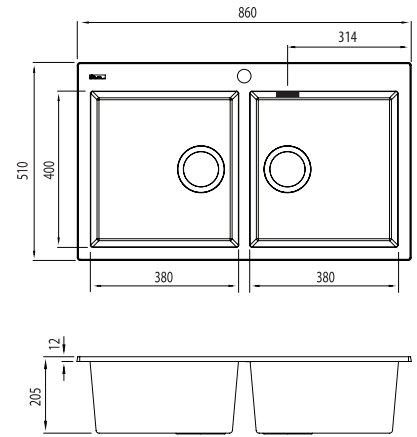

Santorini

Italian made 

All dimensions in mm

ST-WH1564 OF

White Double Bowl Topmount Sink

— Overflow location

Specifications /

Sink size	860W x 510H mm
Bowl size	Standard Bowl 1 380W x 400H x 210D / 32L Standard Bowl 1 380W x 400H x 210D / 32L
Construction	Moulded granite
Material	80% granite and quartz particles and 20% acrylic
Installation	Topmount
Fixings	Topmount clips supplied
Min cabinet size	900 mm
Tap holes	1 tap hole only
Waste fittings	2 x 90 mm basket wastes included
Overflow	Overflow kit included
Carton size	960 x 580 x 310 mm
Weight	16 kg
Warranty	Lifetime manufacturer's warranty (refer to Oliveri website)
Maintenance and care instructions	Clean the sink regularly with warm water, a liquid detergent and a soft cloth. Do not use abrasive powders or creams and avoid chemically aggressive detergents. Generic stains should be removed immediately with very hot water and a cleaning product. For organic stains which are especially difficult to remove, it is recommended that you fill the sink with a highly diluted organic cleaner such as bleach and let stand overnight. The next morning, rinse with warm water and a soft cloth.