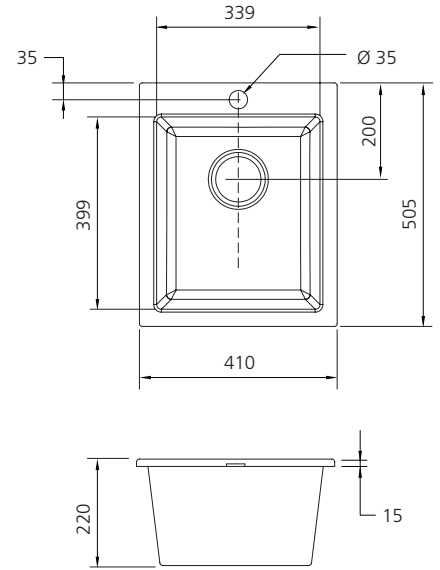

## SC-WH1950

### White Single Bowl Fireclay Topmount Sink

Basket waste not included

Italian made 

All dimensions in mm

### Specifications /

<b>Sink size</b>	410W x 505H x 220D mm
<b>Bowl size</b>	339W x 399H x 197D / 24L
<b>Material</b>	Fireclay
<b>Finish</b>	Gloss white (non-porous glaze)
<b>Installation</b>	Topmount
<b>Min cabinet size</b>	600 mm
<b>Tap holes</b>	1 tap hole
<b>Waste fittings</b>	Not included (1 x 90 mm extended screw length basket waste required)
<b>Overflow</b>	Not available
<b>Carton size</b>	540 x 250 x 450 mm
<b>Weight</b>	14 kg
<b>Warranty</b>	Lifetime manufacturer's warranty (see Oliveri website for details)
<b>Maintenance and care instructions</b>	Clean the sink regularly with warm water, a liquid detergent and a soft cloth. Do not use cream cleaners or citrus based cleaning products, as they are abrasive. Use of unsuitable cleaning agents may damage the sink surface.