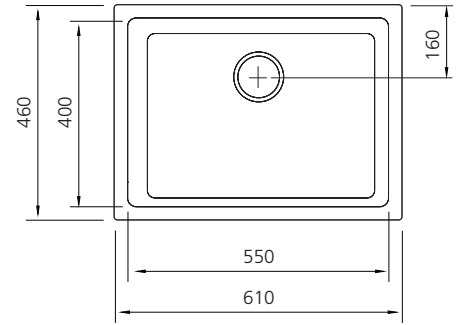

Sicily

SC-WH1990TU

White Mega Bowl Fireclay Universal Sink

Basket waste not included

Italian made 

All dimensions in mm

Specifications /

Sink size	610W x 460H x 255D mm
Bowl size	550W x 400H x 230D / 49L
Material	Fireclay
Finish	Gloss white (non-porous glaze)
Installation	Topmount or undermount
Min cabinet size	800 mm
Tap holes	N/A
Waste fittings	Not included (1 x 90 mm extended screw length basket waste required)
Overflow	Not available
Carton size	640 x 300 x 510 mm
Weight	23.5 kg CAUTION This product requires a two person lift.
Warranty	Lifetime manufacturer's warranty (see Oliveri website for details)
Maintenance and care instructions	Clean the sink regularly with warm water, a liquid detergent and a soft cloth. Do not use cream cleaners or citrus based cleaning products, as they are abrasive. Use of unsuitable cleaning agents may damage the sink surface.