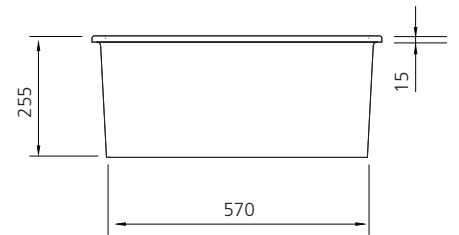

Sicily

SC-WH1990TU

White Mega Bowl Fireclay Universal Sink

Basket waste not included

Italian made 

All dimensions in mm

Specifications /

Sink size	610W x 460H x 255D mm
Bowl size	550W x 400H x 230D / 49L
Material	Fireclay
Finish	Gloss white (non-porous glaze)
Installation	Topmount or undermount
Min cabinet size	800 mm
Tap holes	N/A
Waste fittings	Not included (1 x 90 mm extended screw length basket waste required)
Overflow	Not available
Carton size	640 x 300 x 510 mm
Weight	23.5 kg CAUTION This product requires a two person lift.
Warranty	Lifetime manufacturer's warranty (see Oliveri website for details)
Maintenance and care instructions	Clean the sink regularly with warm water, a liquid detergent and a soft cloth. Do not use cream cleaners or citrus based cleaning products, as they are abrasive. Use of unsuitable cleaning agents may damage the sink surface.