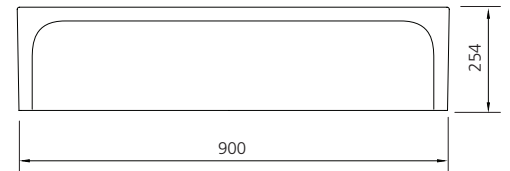

# Sicily

Italian made 

All dimensions in mm

#### REVERSIBLE SINK

May be installed with smooth or scalloped front

#### Specifications /

<b>Sink size</b>	914W x 460H x 254D mm
<b>Bowl sizes</b>	460W x 390H x 180D / 24L 350W x 390H x 180D / 18L
<b>Material</b>	Fireclay
<b>Finish</b>	Gloss white (non-porous glaze)
<b>Installation</b>	Counter top or undermount
<b>Min cabinet size</b>	1200 mm
<b>Tap holes</b>	N/A
<b>Waste fittings</b>	Not included (2 x 90 mm extended screw length basket wastes required)
<b>Overflow</b>	Not available
<b>Carton size</b>	930 x 300 x 520 mm
<b>Weight</b>	71.5 kg <b>WARNING</b> This product requires mechanical lifting apparatus.
<b>Warranty</b>	Lifetime manufacturer's warranty (see Oliveri website for details)
<b>Maintenance and care instructions</b>	Clean the sink regularly with warm water, a liquid detergent and a soft cloth. Do not use cream cleaners or citrus based cleaning products, as they are abrasive. Use of unsuitable cleaning agents may damage the sink surface.