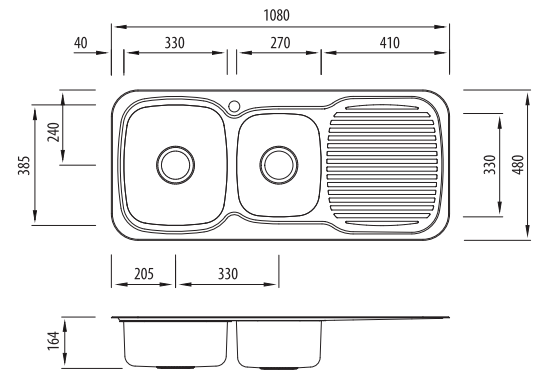

# LakeLand

LL136

1 & 3/4 Bowl Sink With Drainer

All dimensions in mm

## Specifications /

<b>Sink size</b>	1080W x 480H mm
<b>Bowl size</b>	Main Bowl 330W x 385H x 155D / 17L 3/4 Bowl 270W x 330H x 155D / 12L
<b>Construction</b>	2 piece, bowls and drainer seam welded
<b>Material</b>	304 grade, 18/10 polished stainless steel (0.9 mm thick)
<b>Installation</b>	Topmount recommended
<b>Fixings</b>	Adjustable clips and sealing foam supplied
<b>Min cabinet size</b>	700 mm
<b>Tap holes</b>	1 tap hole only
<b>Waste fittings</b>	2 x 90 mm basket wastes included
<b>Overflow</b>	Not available
<b>Carton size</b>	1090 x 490 x 170 mm
<b>Weight</b>	6.5 kg
<b>Warranty</b>	Lifetime manufacturer's warranty (refer to oliveri.com.au)
<b>Maintenance and care instructions</b>	All surfaces should be cleaned with mild liquid detergent or soap and water. To maintain the shine on your Oliveri stainless steel sink, we recommended the use of any of the easy to obtain, non-abrasive stainless steel cleaners or metal polishes.