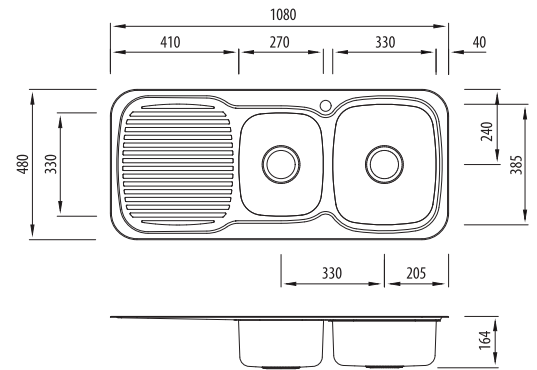

LakeLand

LL137

1 & 3/4 Bowl Sink With Drainer

All dimensions in mm

Specifications /

Sink size	1080W x 480H mm
Bowl size	Main Bowl 330W x 385H x 155D / 17L 3/4 Bowl 270W x 330H x 155D / 12L
Construction	2 piece, bowls and drainer seam welded
Material	304 grade, 18/10 polished stainless steel (0.9 mm thick)
Installation	Topmount recommended
Fixings	Adjustable clips and sealing foam supplied
Min cabinet size	700 mm
Tap holes	1 tap hole only
Waste fittings	2 x 90 mm basket wastes included
Overflow	Not available
Carton size	1090 x 490 x 170 mm
Weight	6.5 kg
Warranty	Lifetime manufacturer's warranty (refer to oliveri.com.au)
Maintenance and care instructions	All surfaces should be cleaned with mild liquid detergent or soap and water. To maintain the shine on your Oliveri stainless steel sink, we recommended the use of any of the easy to obtain, non-abrasive stainless steel cleaners or metal polishes.