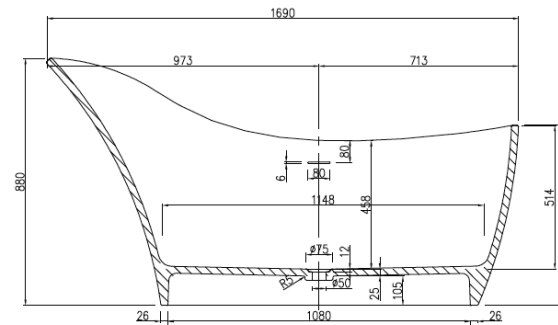

AVAILABLE COLOURS

Pietra Bianca offers an optional overflow drain and/or a complimenting stone drain cover at an additional cost.

BATHROOM COLLECTIVE

Phone Number: (02) 9011-5711