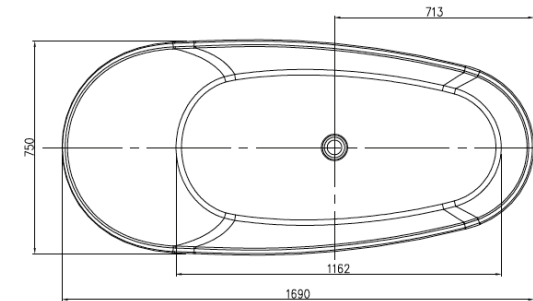

AVAILABLE COLOURS

Pietra Bianca offers an optional overflow drain and/or a complimenting stone drain cover at an additional cost.

BATHROOM COLLECTIVE

Phone Number: (02) 9011-5711