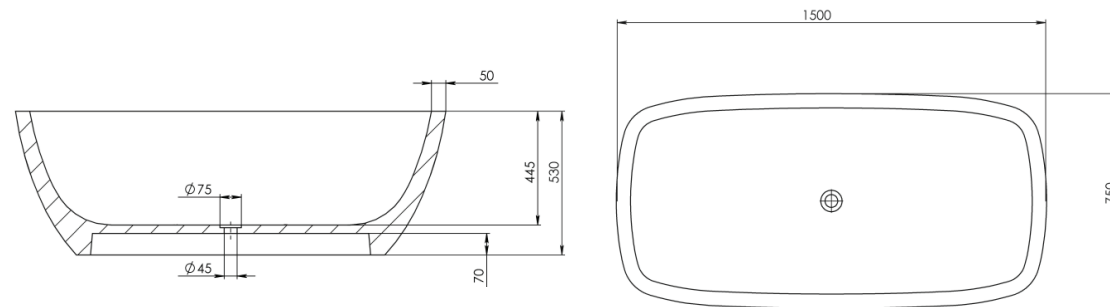

AVAILABLE COLOURS

Please note, due to the handmade nature and the high content of natural stone, colour and dimensional tolerances apply.

Approximate weight: 120kg

PRODUCT SIZE: 1500MM

PRODUCT CODE: PB4099-15