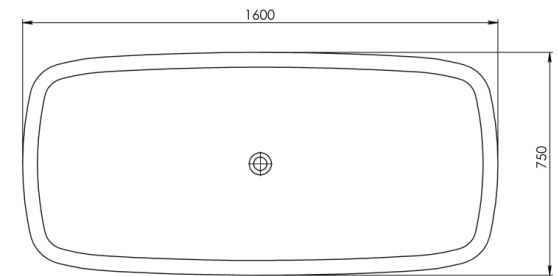

CHELSEA

PIETRA BIANCA

PRODUCT SIZE: 1600MM

PRODUCT CODE: PB4099-16

5 YEAR RESIDENTIAL
MANUFACTURER'S WARRANTY

3 YEAR COMMERCIAL
MANUFACTURER'S WARRANTY

The Chelsea freestanding stone bath tub presents a traditional design that will instantly become the focal point of your bathroom. The Chelsea bath can be nicely matched with our Julia basin.

Please note, due to the handmade nature and the high content of natural stone, colour and dimensional tolerances apply.

Approximate weight: 130kg

AVAILABLE COLOURS

Pietra Bianca offers an optional overflow drain and/or a complimenting stone drain cover at an additional cost.