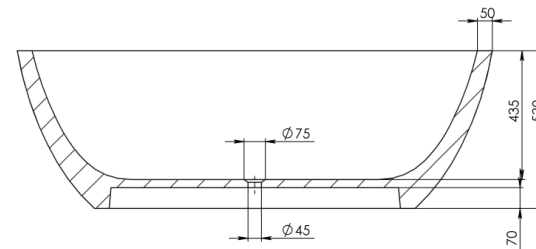

CHELSEA

PIETRA BIANCA

PRODUCT SIZE: 1600MM

PRODUCT CODE: PB4099-16

5 YEAR RESIDENTIAL
MANUFACTURER'S WARRANTY

3 YEAR COMMERCIAL
MANUFACTURER'S WARRANTY

The Chelsea freestanding stone bath tub presents a traditional design that will instantly become the focal point of your bathroom. The Chelsea bath can be nicely matched with our Julia basin.

PIETRA BIANCA MATERIAL

The Chelsea freestanding bath is made from our eco-friendly non-porous composite stone material. Created from our unique blend of reclaimed marble, limestone and engineered resins, our composite stone offers great heat retention, durability, is environmentally friendly and warm to the touch.

Please note, due to the handmade nature and the high content of natural stone, colour and dimensional tolerances apply.

Approximate weight: 130kg

AVAILABLE COLOURS

Pietra Bianca offers an optional overflow drain and/or a complimenting stone drain cover at an additional cost.

BATHROOM COLLECTIVE

Phone Number: (02) 9011-5711