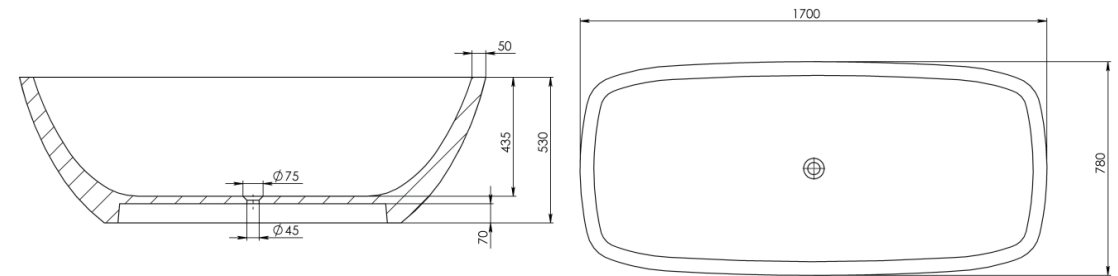

AVAILABLE COLOURS

Please note, due to the handmade nature and the high content of natural stone, colour and dimensional tolerances apply.

Approximate weight: 140kg

PRODUCT SIZE: 1700MM

PRODUCT CODE: PB4099-17