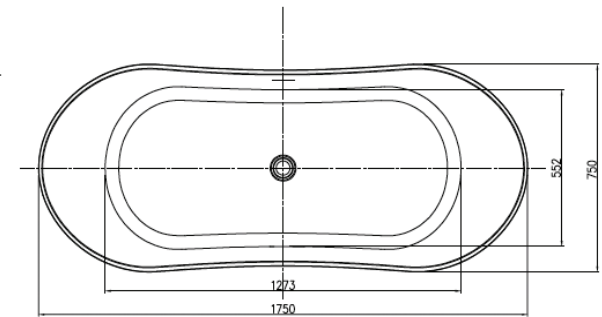

Pietra Bianca offers an optional overflow drain and/or a complimenting stone drain cover at an additional cost.