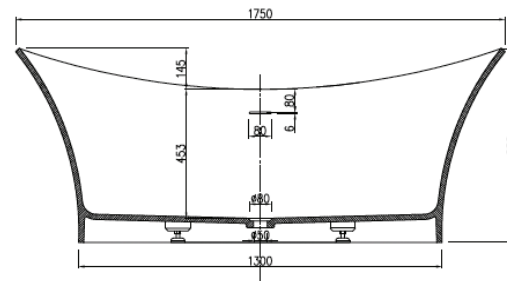

## CROWN

PRODUCT SIZE: 1750MM

PRODUCT CODE: PB4020

**5** YEAR RESIDENTIAL  
MANUFACTURER'S WARRANTY

**3** YEAR COMMERCIAL  
MANUFACTURER'S WARRANTY

Inspired by the curves of Roman arches, the Crown freestanding bath tub offers raised arches on either end projecting outwards. This distinctive design feature offers a comfortable and restful bathing experience along with a combined touch of tranquility and style to your bathroom.

Please note, due to the handmade nature and the high content of natural stone, colour and dimensional tolerances apply.

Approximate weight: 150kg

Pietra Bianca offers an optional overflow drain and/or a complimenting stone drain cover at an additional cost.