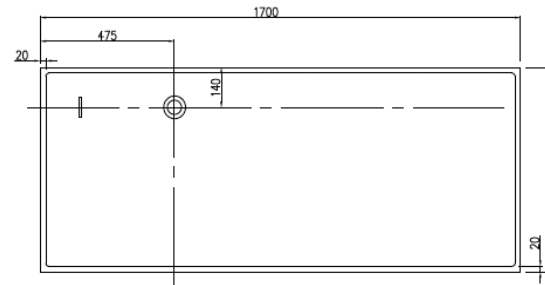

Pietra Bianca offers an optional overflow drain and/or a complimenting stone drain cover at an additional cost.