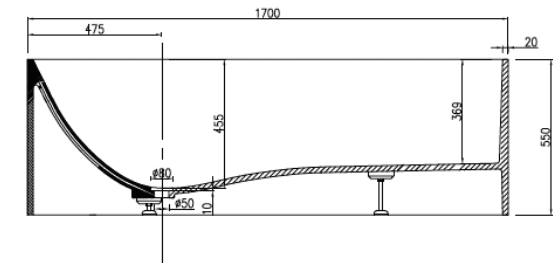

PIETRA BIANCA

CUBE

PRODUCT SIZE: 1700MM

PRODUCT CODE: PBS1014

5 YEAR RESIDENTIAL
MANUFACTURER'S WARRANTY

3 YEAR COMMERCIAL
MANUFACTURER'S WARRANTY

The Cube freestanding stone bathtub has been designed with tranquility and luxury in mind. The curvaceous interior design allows for a postured bathing experience.

Please note, due to the handmade nature and the high content of natural stone, colour and dimensional tolerances apply.

Approximate weight: 145kg

Pietra Bianca offers an optional overflow drain and/or a complimenting stone drain cover at an additional cost.