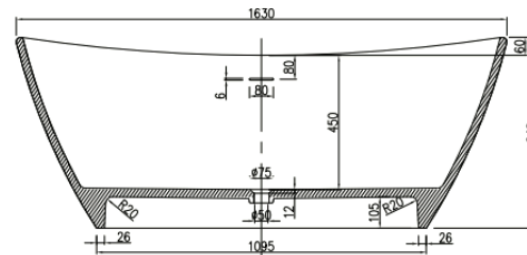

Pietra Bianca offers an optional overflow drain and/or a complimenting stone drain cover at an additional cost.