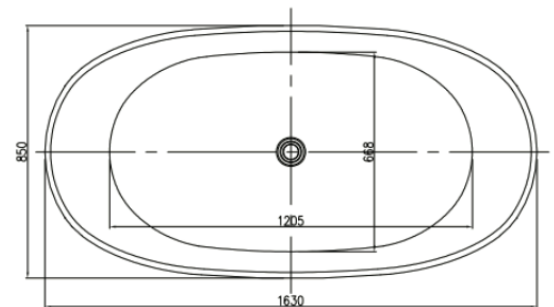

Pietra Bianca offers an optional overflow drain and/or a complimenting stone drain cover at an additional cost.