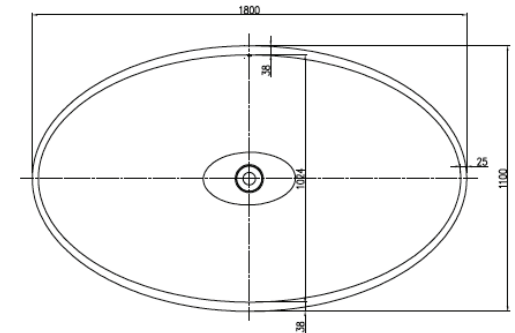

Please note, due to the handmade nature and the high content of natural stone, colour and dimensional tolerances apply.

Approximate weight: 160kg

AVAILABLE COLOURS

PRODUCT SIZE: 1800MM

PRODUCT CODE: PB4001