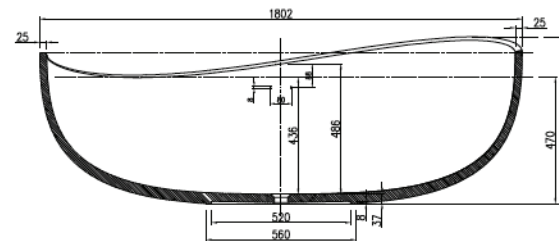

Please note, due to the handmade nature and the high content of natural stone, colour and dimensional tolerances apply.

Approximate weight: 160kg

AVAILABLE COLOURS

PRODUCT SIZE: 1800MM

PRODUCT CODE: PB4001