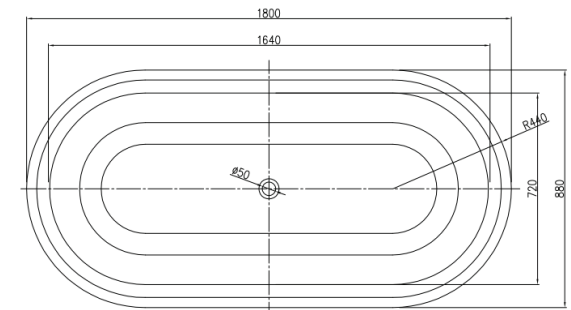

PIETRA BIANCA

ROME

PRODUCT SIZE: 1800MM

PRODUCT CODE: PBS1015

5 YEAR RESIDENTIAL
MANUFACTURER'S WARRANTY

3 YEAR COMMERCIAL
MANUFACTURER'S WARRANTY

Inspired by historic buildings of Italy's Rome, the Rome freestanding stone bathtub presents a unique downwards concaving rim that will give your bathroom a classic and extravagant appearance. The Rome composite stone bath can be complemented with our Petra stool.

Please note, due to the handmade nature and the high content of natural stone, colour and dimensional tolerances apply.

Approximate weight: 145kg

Pietra Bianca offers an optional overflow drain and/or a complimenting stone drain cover at an additional cost.