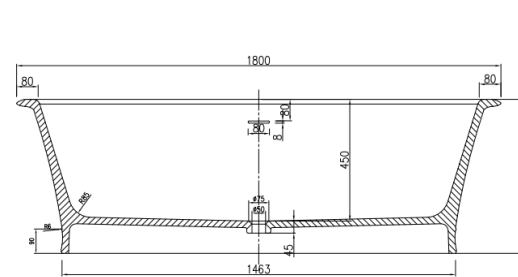

PIETRA BIANCA

ROME

PRODUCT SIZE: 1800MM

PRODUCT CODE: PBS1015

5 YEAR RESIDENTIAL
MANUFACTURER'S WARRANTY

3 YEAR COMMERCIAL
MANUFACTURER'S WARRANTY

Inspired by historic buildings of Italy's Rome, the Rome freestanding stone bathtub presents a unique downwards concaving rim that will give your bathroom a classic and extravagant appearance. The Rome composite stone bath can be complemented with our Petra stool.

Please note, due to the handmade nature and the high content of natural stone, colour and dimensional tolerances apply.

Approximate weight: 145kg

Pietra Bianca offers an optional overflow drain and/or a complimenting stone drain cover at an additional cost.