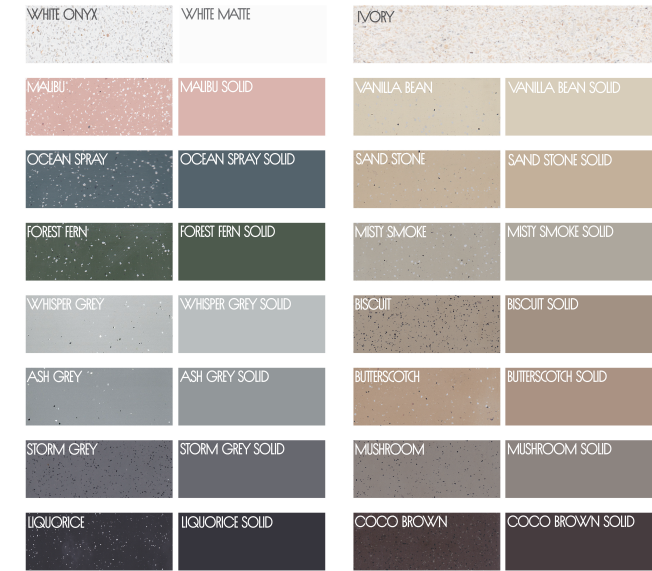

PIETRA BIANCA

ROMEO

For the lovers of round baths, the Romeo freestanding stone bath is the perfect centerpiece for any bathroom. With its classic round shape, the Romeo bath allows you to lay facing any direction in your bathroom.

PIETRA BIANCA MATERIAL

The Romeo freestanding bath is made from our eco-friendly non-porous composite stone material. Created from our unique blend of reclaimed marble, limestone and engineered resins, our composite stone offers great heat retention, durability, is environmentally friendly and warm to the touch.

AVAILABLE COLOURS

Please note, due to the handmade nature and the high content of natural stone, colour and dimensional tolerances apply.

Approximate weight: 170kg

PRODUCT SIZE: 1500MM

PRODUCT CODE: PB4093-15