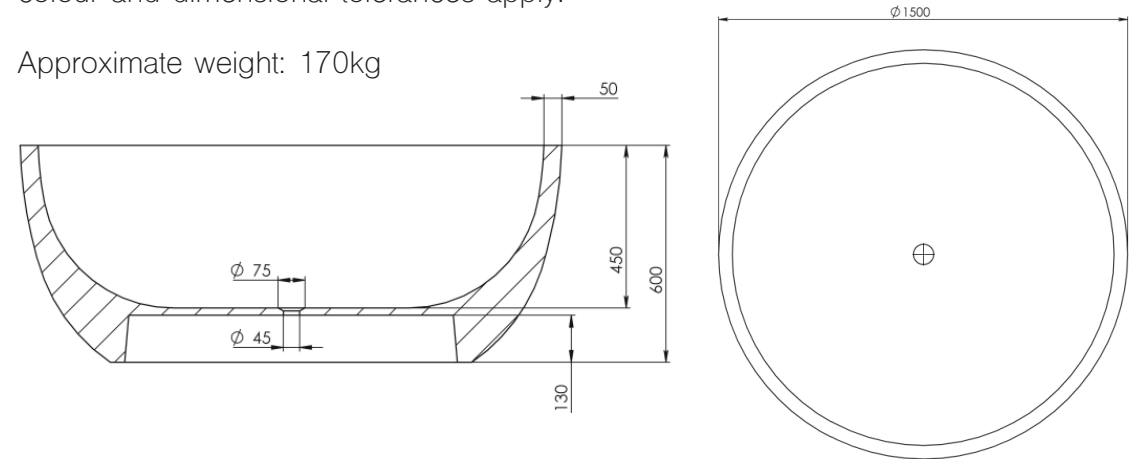

AVAILABLE COLOURS

Please note, due to the handmade nature and the high content of natural stone, colour and dimensional tolerances apply.

Approximate weight: 170kg

PRODUCT SIZE: 1500MM

PRODUCT CODE: PB4093-15