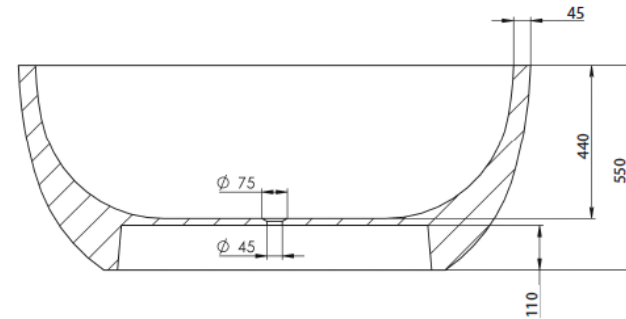

PIETRA BIANCA

ROMEO

PRODUCT SIZE: 1350MM PRODUCT CODE: PB4093-1350

5 YEAR RESIDENTIAL
MANUFACTURER'S WARRANTY

3 YEAR COMMERCIAL
MANUFACTURER'S WARRANTY

For the lovers of round baths, the Romeo freestanding stone bath is the perfect centerpiece for any bathroom. With its classic round shape, the Romeo bath allows you to lay facing any direction in your bathroom.

Please note, due to the handmade nature and the high content of natural stone, colour and dimensional tolerances apply.

Approximate weight: 145kg

Pietra Bianca offers an optional overflow drain and/or a complimenting stone drain cover at an additional cost.