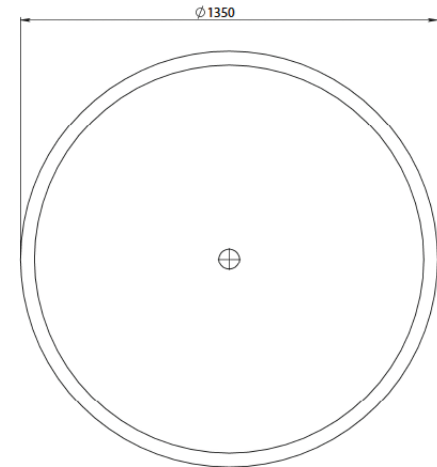

PIETRA BIANCA MATERIAL

The Romeo freestanding bath is made from our eco-friendly non-porous composite stone material. Created from our unique blend of reclaimed marble, limestone and engineered resins, our composite stone offers great heat retention, durability, is environmentally friendly and warm to the touch.

Please note, due to the handmade nature and the high content of natural stone, colour and dimensional tolerances apply.

Approximate weight: 145kg

Pietra Bianca offers an optional overflow drain and/or a complimenting stone drain cover at an additional cost.