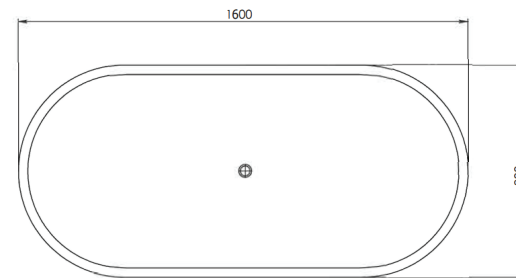

PIETRA BIANCA

RYESE

PRODUCT SIZE: 1600MM

PRODUCT CODE: PB4100-16

5 YEAR RESIDENTIAL
MANUFACTURER'S WARRANTY

3 YEAR COMMERCIAL
MANUFACTURER'S WARRANTY

The Ryese freestanding bathtub will give your bathroom the luxury and high end look it deserves. With its traditional shape and clean flowing lines, it is exceptionally versatile and practical. The Ryese stone bath has been elegantly hand crafted to become the centerpiece of your bathroom.

Please note, due to the handmade nature and the high content of natural stone, colour and dimensional tolerances apply.

Approximate weight: 135kg

Pietra Bianca offers an optional overflow drain and/or a complimenting stone drain cover at an additional cost.