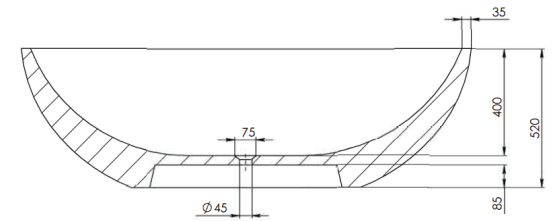

PIETRA BIANCA

RYESE

PRODUCT SIZE: 1600MM

PRODUCT CODE: PB4100-16

5 YEAR RESIDENTIAL
MANUFACTURER'S WARRANTY

3 YEAR COMMERCIAL
MANUFACTURER'S WARRANTY

The Ryese freestanding bathtub will give your bathroom the luxury and high end look it deserves. With its traditional shape and clean flowing lines, it is exceptionally versatile and practical. The Ryese stone bath has been elegantly hand crafted to become the centerpiece of your bathroom.

Please note, due to the handmade nature and the high content of natural stone, colour and dimensional tolerances apply.

Approximate weight: 135kg

Pietra Bianca offers an optional overflow drain and/or a complimenting stone drain cover at an additional cost.