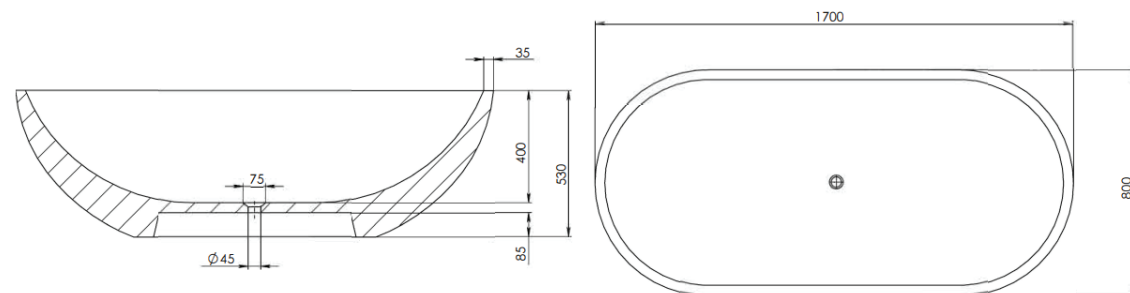

PIETRA BIANCA

RYESE

PRODUCT SIZE: 1700MM

PRODUCT CODE: PB4100-17

5 YEAR RESIDENTIAL MANUFACTURER'S WARRANTY

3 YEAR COMMERCIAL MANUFACTURER'S WARRANTY

The Ryese freestanding bathtub will give your bathroom the luxury and high end look it deserves. With its traditional shape and clean flowing lines, it is exceptionally versatile and practical. The Ryese stone bath has been elegantly hand crafted to become the centerpiece of your bathroom.

Please note, due to the handmade nature and the high content of natural stone, colour and dimensional tolerances apply.

Approximate weight: 135kg

AVAILABLE COLOURS

Pietra Bianca offers an optional overflow drain and/or a complimenting stone drain cover at an additional cost.