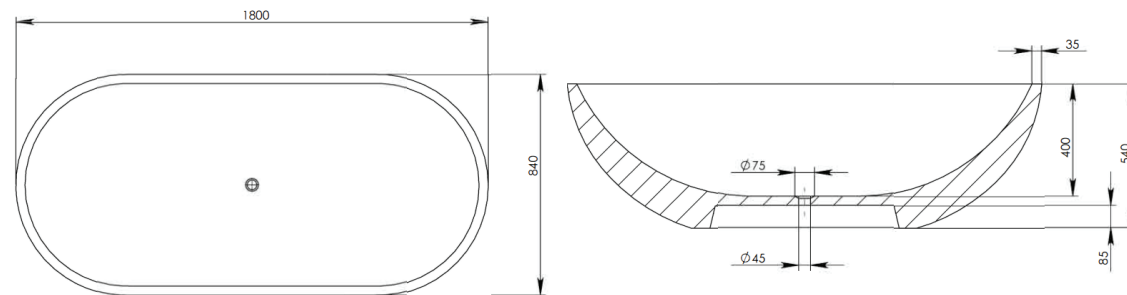

Pietra Bianca offers an optional overflow drain and/or a complimenting stone drain cover at an additional cost.