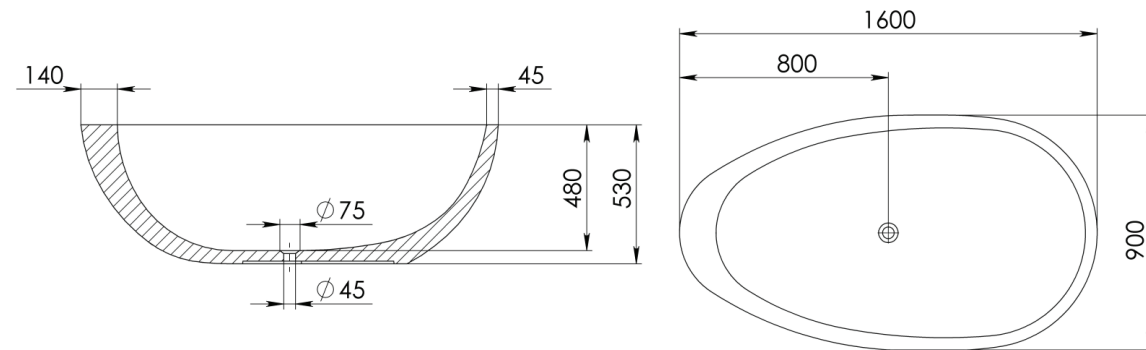

PIETRA BIANCA

WHITNEY

PRODUCT SIZE: 1600MM

PRODUCT CODE: PB4095-16

5 YEAR RESIDENTIAL
MANUFACTURER'S WARRANTY

3 YEAR COMMERCIAL
MANUFACTURER'S WARRANTY

The Whitney freestanding bath presents a free-flowing design with beautiful curves, smooth lines and a Thickened rimmed edge on one side. The Whitney stone bath is a statement piece that will bring a sense of tranquility into your bathroom.

AVAILABLE COLOURS

Please note, due to the handmade nature and the high content of natural stone, colour and dimensional tolerances apply.

Approximate weight: 145kg

Pietra Bianca offers an optional overflow drain and/or a complimenting stone drain cover at an additional cost.