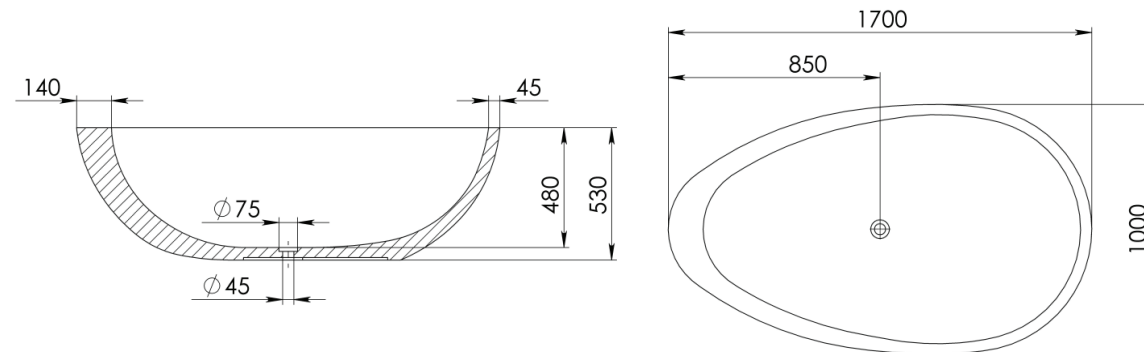

## WHITNEY

PRODUCT SIZE: 1700MM

PRODUCT CODE: PB4095-17

**5** YEAR RESIDENTIAL  
MANUFACTURER'S WARRANTY

**3** YEAR COMMERCIAL  
MANUFACTURER'S WARRANTY

The Whitney freestanding bath presents a free-flowing design with beautiful curves, smooth lines and a Thickened rimmed edge on one side. The Whitney stone bath is a statement piece that will bring a sense of tranquility into your bathroom.

### AVAILABLE COLOURS

Please note, due to the handmade nature and the high content of natural stone, colour and dimensional tolerances apply.

Approximate weight: 135kg

Pietra Bianca offers an optional overflow drain and/or a complimenting stone drain cover at an additional cost.