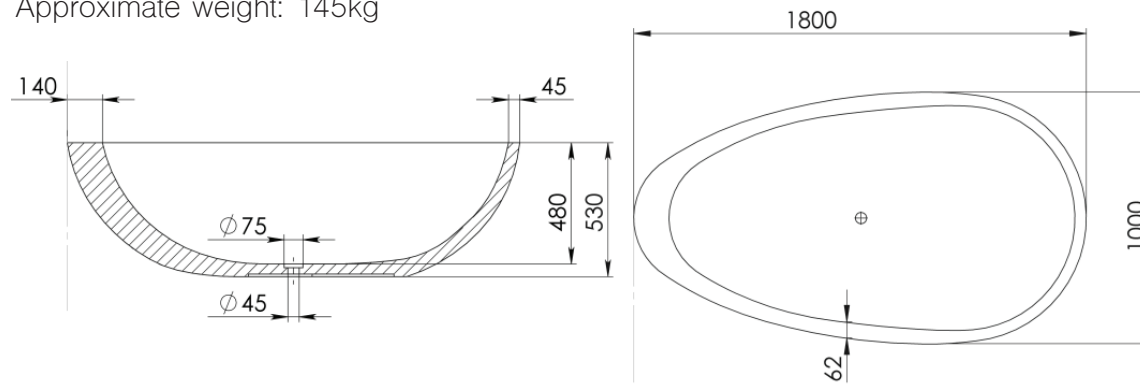

PIETRA BIANCA

WHITNEY

PRODUCT SIZE: 1800MM

PRODUCT CODE: PB4095-18

5 YEAR RESIDENTIAL
MANUFACTURER'S WARRANTY

3 YEAR COMMERCIAL
MANUFACTURER'S WARRANTY

The Whitney freestanding bath presents a free-flowing design with beautiful curves, smooth lines and a Thickened rimmed edge on one side. The Whitney stone bath is a statement piece that will bring a sense of tranquility into your bathroom.

AVAILABLE COLOURS

Please note, due to the handmade nature and the high content of natural stone, colour and dimensional tolerances apply.

Approximate weight: 145kg

Pietra Bianca offers an optional overflow drain and/or a complimenting stone drain cover at an additional cost.