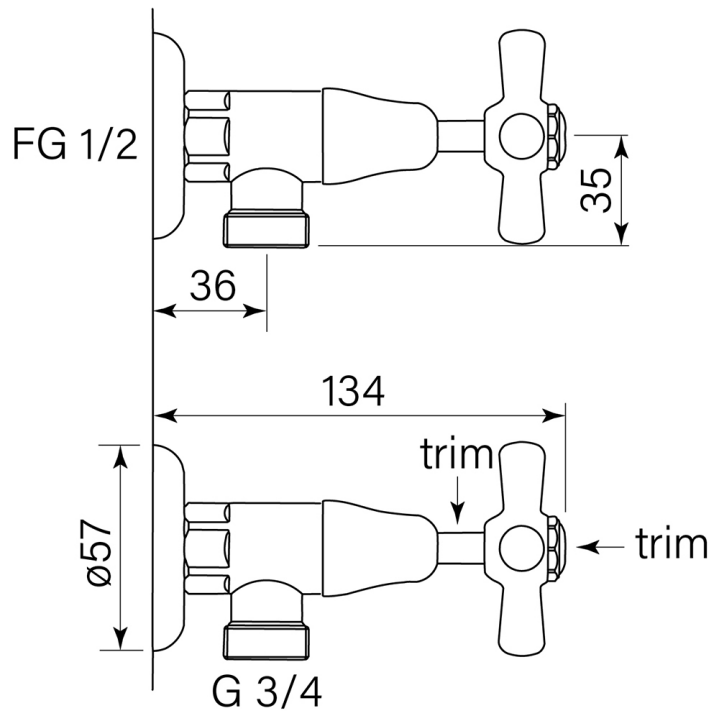

PRODUCT SPECIFICATION

30121

CASCADE WASHING MACHINE TAP PR, CROSS

FEATURES

- Durable copper jumper valves
- 65 mm backplate
- 3/4" outlet connection
- Ceramic valve kit 3/4 turn option extra

**BATHROOM COLLECTIVE**