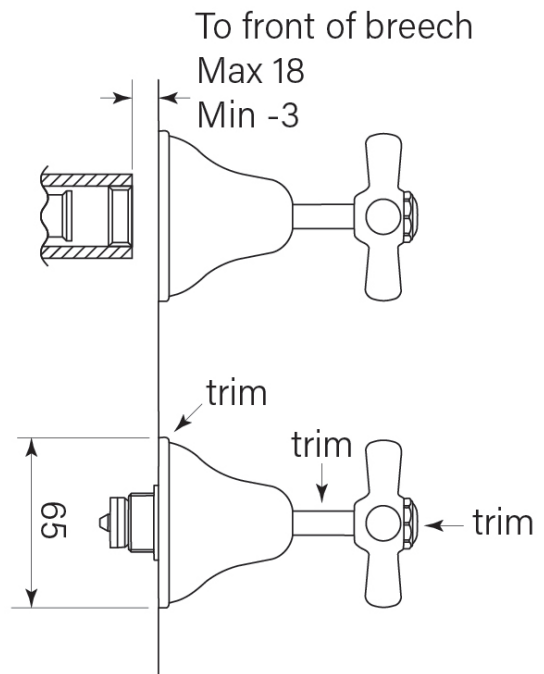

PRODUCT SPECIFICATION

30141

CASCADE WALL TAP PR, CROSS

FEATURES

- Durable copper jumper valves
- 65 mm dress rings
- Breech depth Max 18, Min -3
- Ceramic valve kit ¾ turn option extra

**BATHROOM COLLECTIVE**