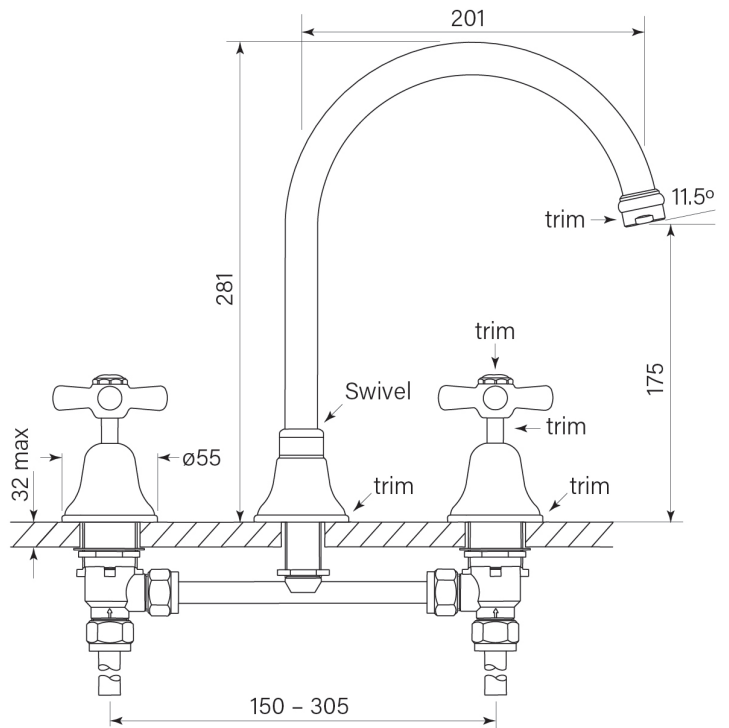

PRODUCT SPECIFICATION

30281

CASCADE SPA SET, HOB, CROSS

FEATURES

- Free flow
- Swivel spout 201 mm reach
- Durable copper jumper valves
- Mount handles through 32-35 mm holes
- Mount spout through 24-30 mm hole
- Max mount thickness 32 mm
- Ceramic valve kit ¾ turn option extra