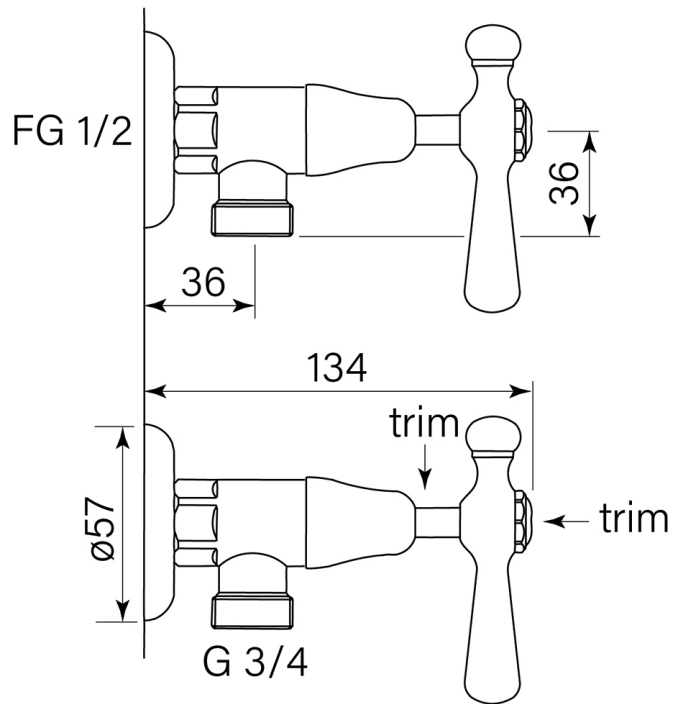

PRODUCT SPECIFICATION

30461

CASCADE WASHING MACHINE TAP PR, CD LEVER

FEATURES

- Smooth action 1/4 turn ceramic disc valves
- 65 mm backplates
- 3/4" outlet connection

BATHROOM COLLECTIVE

Phone Number: (02) 9011-5711