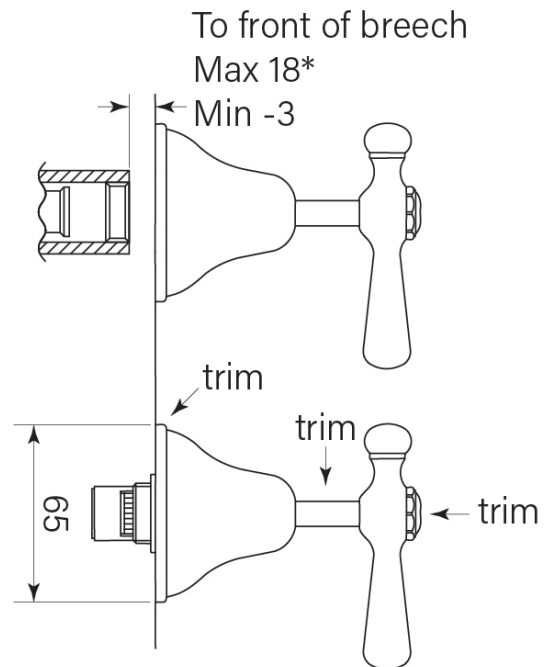

PRODUCT SPECIFICATION

30471

CASCADE WALL TAP PR, CD LEVER

FEATURES

- Smooth action 1/4 turn ceramic disc valves
- 65 mm dress rings
- Breech depth Max 18*, Min -3
- *extra 5 mm depth on request

BATHROOM COLLECTIVE