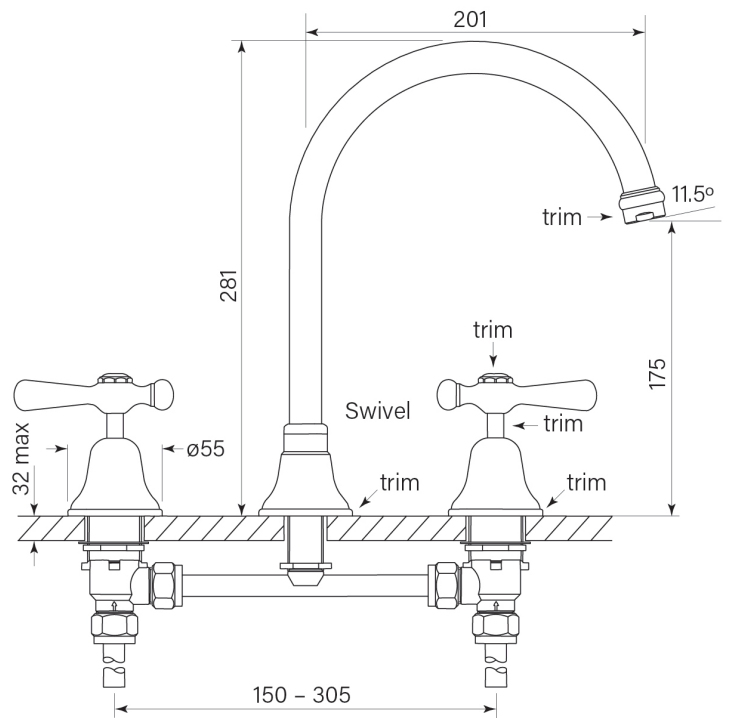

PRODUCT SPECIFICATION

30531

CASCADE SPA SET, HOB, CD LEVER

FEATURES

- Free flow
- Swivel spout 201 mm reach
- Smooth action 1/4 turn ceramic disc valves
- Mount handles through 32-35 mm holes
- Mount spout through 24-30 mm hole
- Max 32 mm mount thickness