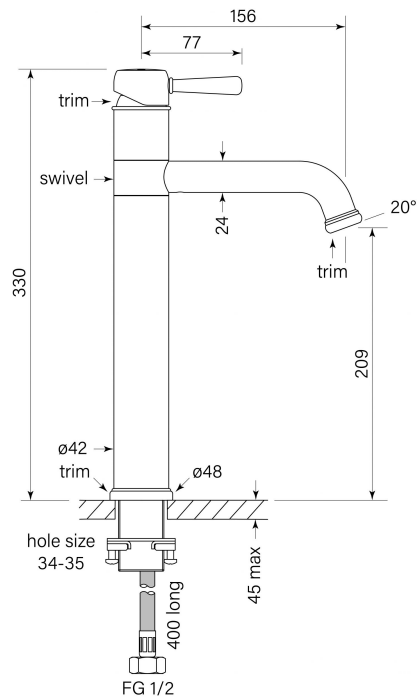

PRODUCT SPECIFICATION

30565

CASCADE BASIN MIXER, SWIVEL TALL 215H

FEATURES

- WELS 5* 6 lpm
- Swivel spout reach 156 mm
- 2 stage Flowstep™ valve
- Tap Hole 34-35 mm
- Spout height 209 mm
- WELS registration number T41035