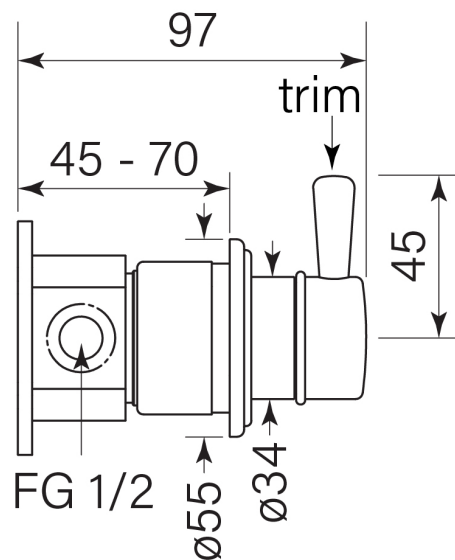

PRODUCT SPECIFICATION

30576

CASCADE DIVERTER SWITCH

FEATURES

- Stand alone diverter switch for bath or shower
- Works with standard wall mixer
- Quarter turn ceramic valve
- Simple, light operation
- Cover plate size $\text{\O}55\text{mm}$
- Supplied as RIK and FKit
- Includes Logikit™ body
- Suits wall noggin depth 45 – 70