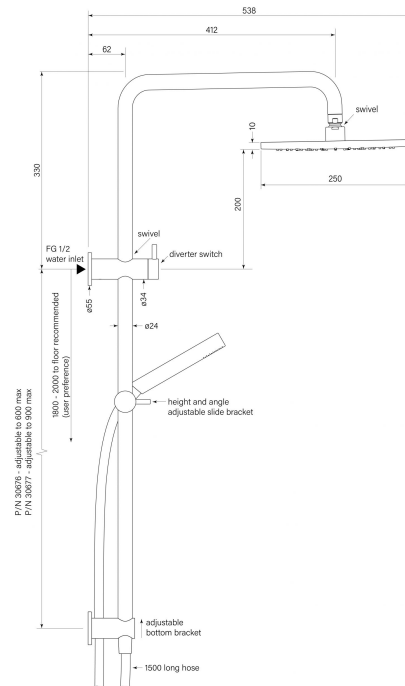

PRODUCT SPECIFICATION

30676

PEGASI DUAL SHOWER 600 SQA MICRO, 250

FEATURES

- WELS 3\* 9 lpm
- Water enters top bracket
- 250 mm round head
- Micro hand shower
- Swivel arm with 412 mm reach
- 600 mm rail length
- Hand shower 45 mm from centre of rail
- Custom arm height available at extra cost
- WELS registration number S17046