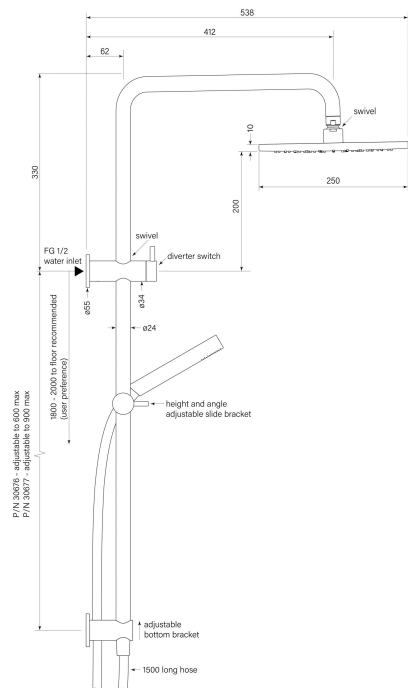

PRODUCT SPECIFICATION

30677

PEGASI DUAL SHOWER 900 SQA MICRO, 250

FEATURES

- WELS 3* 9 lpm
- Water enters top bracket
- 250 mm round head
- Micro hand shower
- Swivel arm with 412 mm reach
- 900 mm rail length
- Hand shower 45 mm from centre of rail
- Custom arm height available at extra cost
- WELS registration number S17047