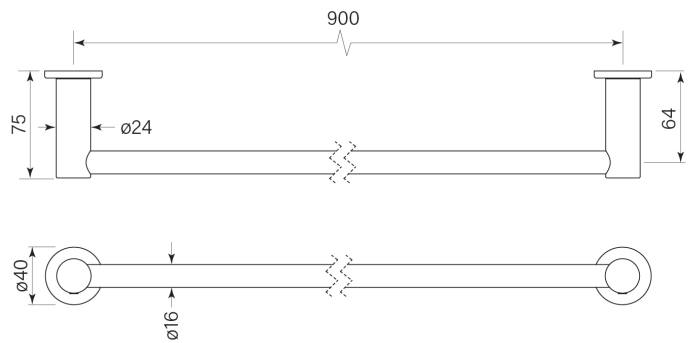

PRODUCT SPECIFICATION

30700

PEGASI TOWEL RAIL SINGLE 900

FEATURES

- Robust solid brass mount
- 900 mm centres
- Can be cut to custom length
- 40 mm flange diameter

BATHROOM COLLECTIVE

Phone Number: (02) 9011-5711