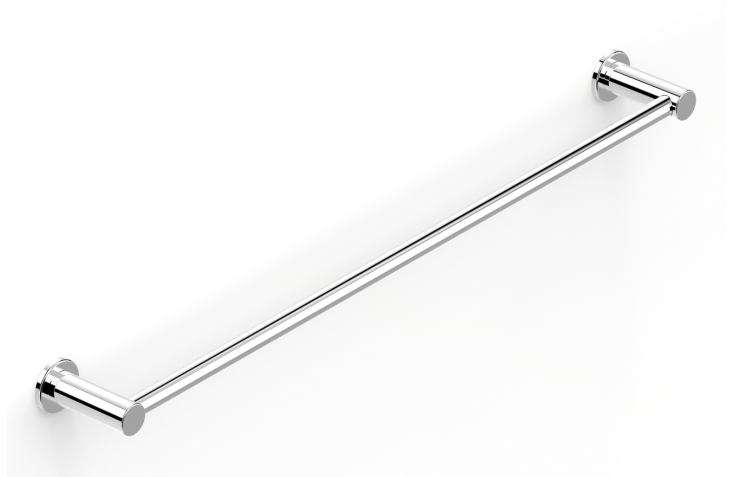

PRODUCT SPECIFICATION

30701

PEGASI TOWEL RAIL SINGLE 600

FEATURES

- Robust solid brass mount
- 600 mm centres
- Can be cut to custom length
- 40 mm flange diameter

BATHROOM COLLECTIVE

Phone Number: (02) 9011-5711