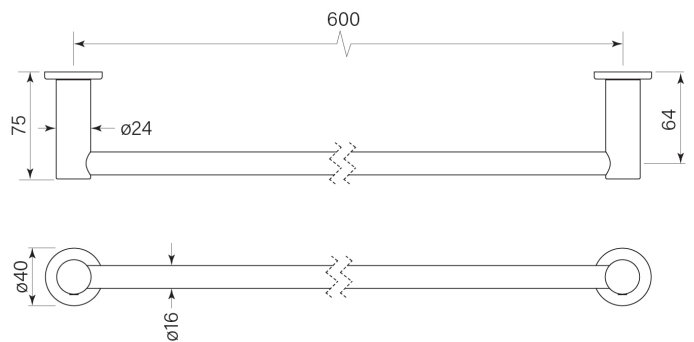

PRODUCT SPECIFICATION

30701

PEGASI TOWEL RAIL SINGLE 600

FEATURES

- Robust solid brass mount
- 600 mm centres
- Can be cut to custom length
- 40 mm flange diameter

BATHROOM COLLECTIVE

Phone Number: (02) 9011-5711