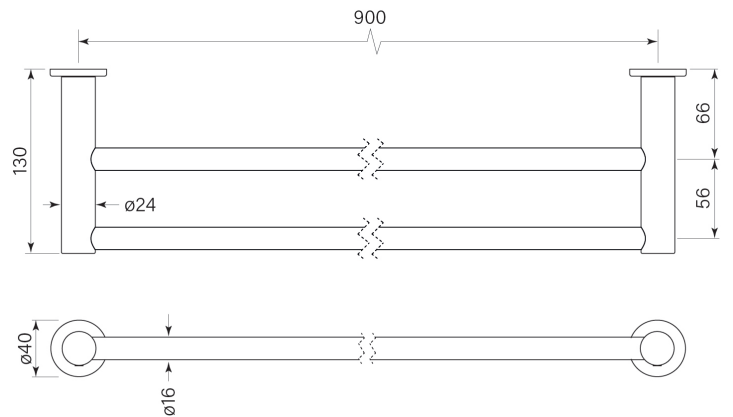

PRODUCT SPECIFICATION

30702

PEGASI TOWEL RAIL DOUBLE 900

FEATURES

- Robust solid brass mount
- 900 mm centres
- Can be cut to custom length
- 40 mm flange diameter

BATHROOM COLLECTIVE

Phone Number: (02) 9011-5711