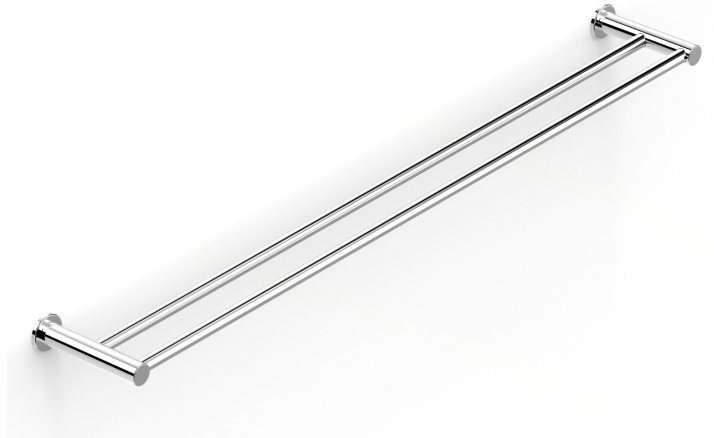

PRODUCT SPECIFICATION

30702

PEGASI TOWEL RAIL DOUBLE 900

FEATURES

- Robust solid brass mount
- 900 mm centres
- Can be cut to custom length
- 40 mm flange diameter

BATHROOM COLLECTIVE

Phone Number: (02) 9011-5711