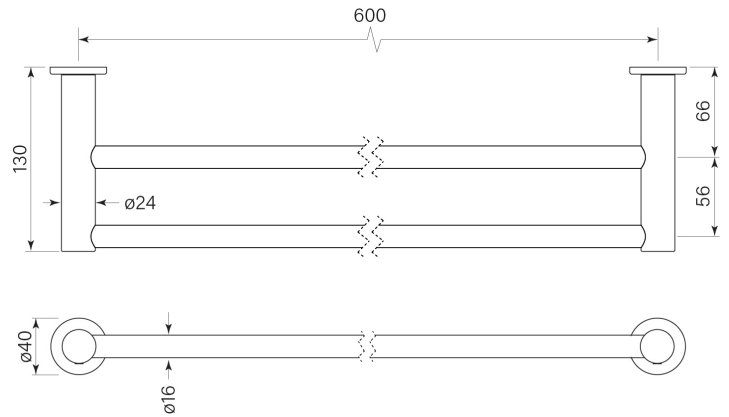

PRODUCT SPECIFICATION

30703

PEGASI TOWEL RAIL DOUBLE 600

FEATURES

- Robust solid brass mount
- 600 mm centres
- Can be cut to custom length
- 40 mm flange diameter

BATHROOM COLLECTIVE

Phone Number: (02) 9011-5711