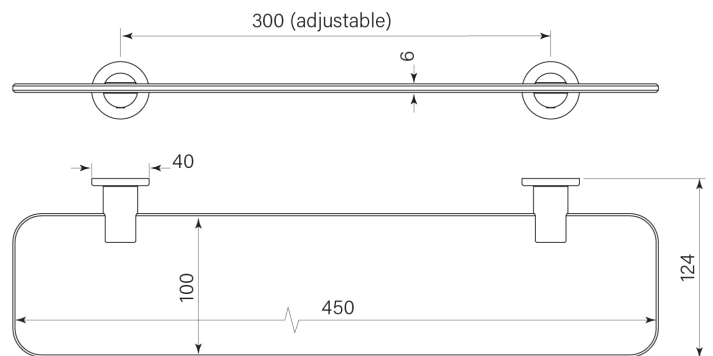

PRODUCT SPECIFICATION

30707

PEGASI GLASS SHELF

FEATURES

- Robust solid brass mount
- 6 mm tempered glass
- 300 mm bracket spacing (adjustable)
- 40 mm round flanges

BATHROOM COLLECTIVE

Phone Number: (02) 9011-5711