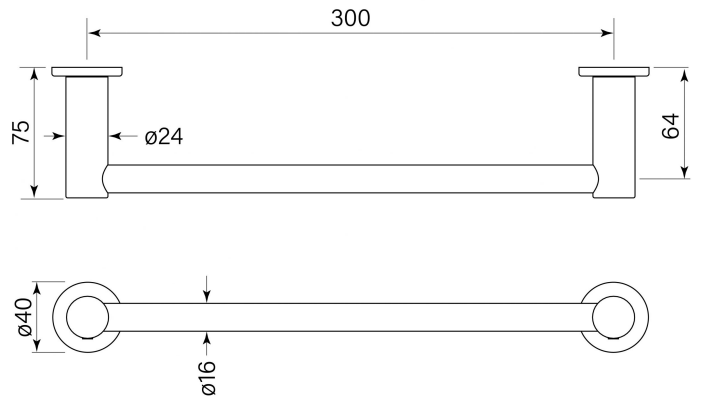

PRODUCT SPECIFICATION

30711

PEGASI HAND TOWEL RAIL SINGLE 300

FEATURES

- 300 mm centres
- Robust solid brass mount
- Can be cut to shorter length
- 40 mm flange diameter

BATHROOM COLLECTIVE

Phone Number: (02) 9011-5711