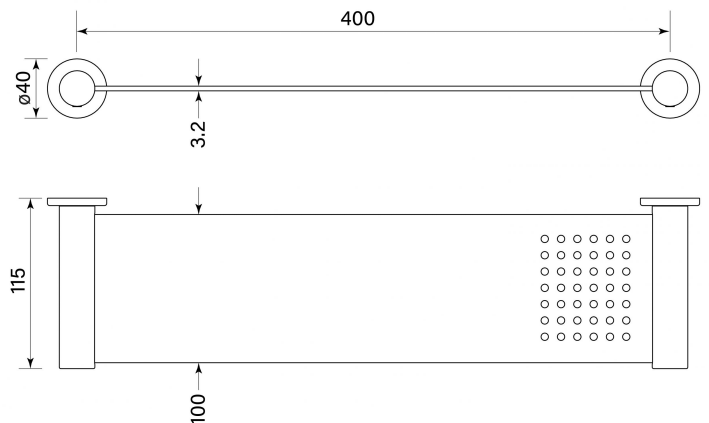

PRODUCT SPECIFICATION

30714

PEGASI SHOWER SHELF, METAL 400

FEATURES

- Robust solid brass mount
- Solid brass or stainless shelf
- Stylish round drain holes
- 40 mm round flanges

BATHROOM COLLECTIVE

Phone Number: (02) 9011-5711