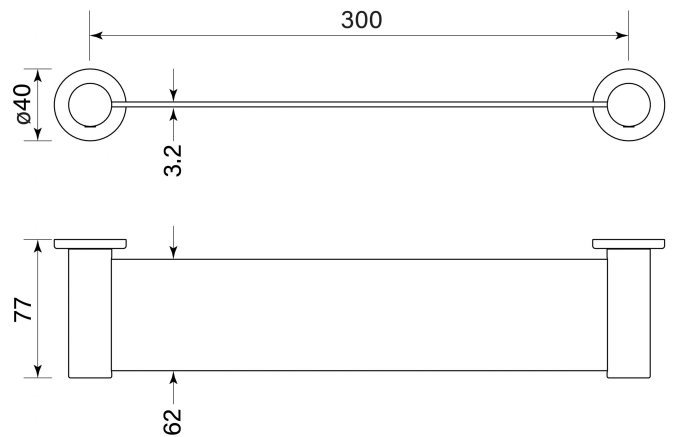

PRODUCT SPECIFICATION

30716

PEGASI SHOWER SHELF, METAL 300 NARROW

FEATURES

- Robust solid brass mount
- Solid brass or stainless shelf
- 40 mm round flanges

BATHROOM COLLECTIVE

Phone Number: (02) 9011-5711