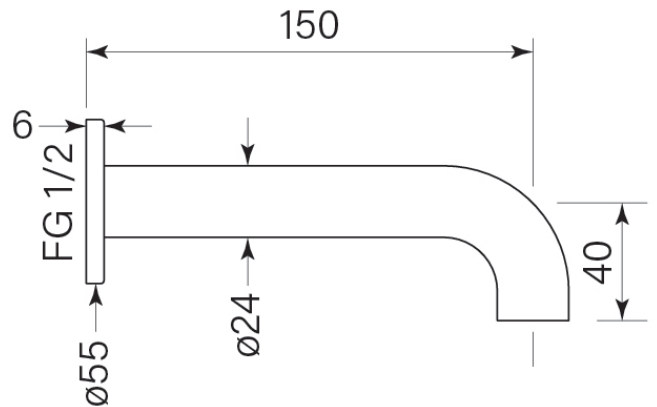

PRODUCT SPECIFICATION

30720

PEGASI WALL BATH SPOUT 150

FEATURES

- Free flow
- Reach 150 mm
- Recessed flow straightener

BATHROOM COLLECTIVE

Phone Number: (02) 9011-5711