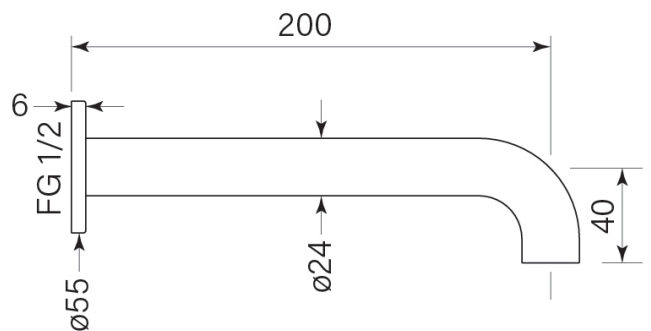

PRODUCT SPECIFICATION

30721

PEGASI WALL BATH SPOUT 200

FEATURES

- Free flow
- Reach 200 mm
- Recessed flow straightener

BATHROOM COLLECTIVE

Phone Number: (02) 9011-5711