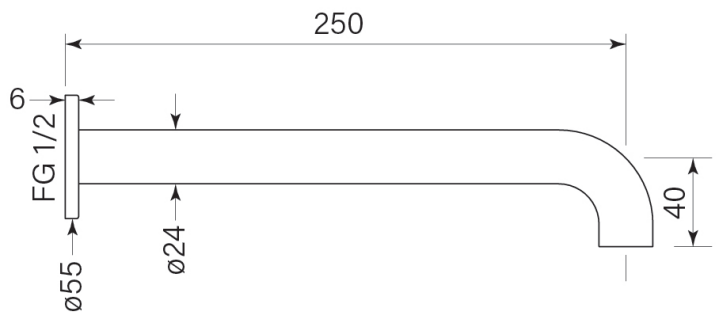

PRODUCT SPECIFICATION

30722

PEGASI WALL BATH SPOUT 250

FEATURES

- Free flow
- Reach 250 mm
- Recessed flow straightener

**BATHROOM COLLECTIVE**

Phone Number: (02) 9011-5711