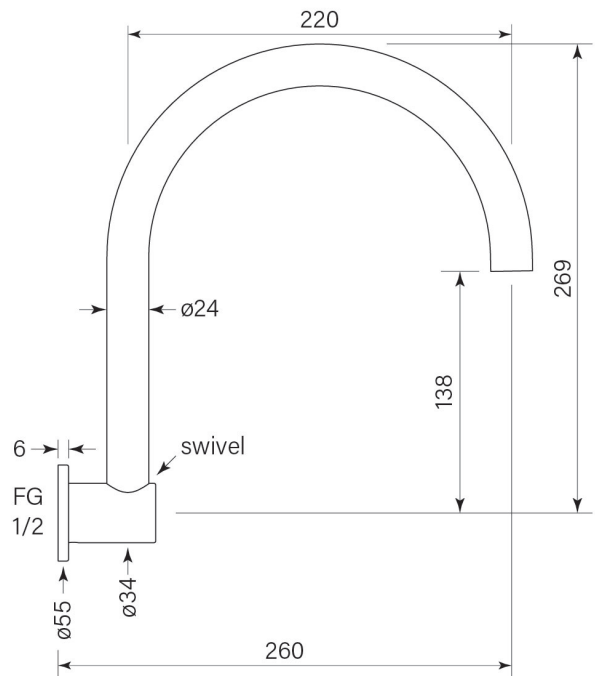

PRODUCT SPECIFICATION

30728

PEGASI WALL SPA SPOUT 260 SWIVEL

FEATURES

- Free flow
- Swivel spout reach 260 mm
- Recessed flow straightener

BATHROOM COLLECTIVE

Phone Number: (02) 9011-5711