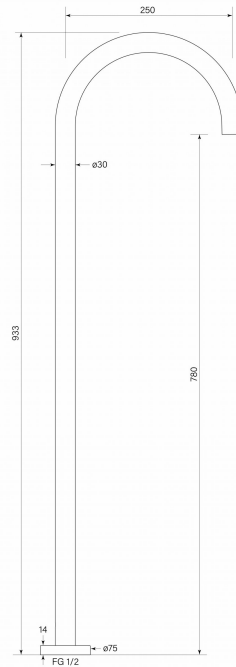

PRODUCT SPECIFICATION

30735

PEGASI FLOOR BATH SPOUT CURVE

FEATURES

- Spout reach 250 mm
- 30 mm brass tube
- Easy installation with stainless foot plate
- Female 1/2" inlet
- 75 mm round cover plate
- Free flow