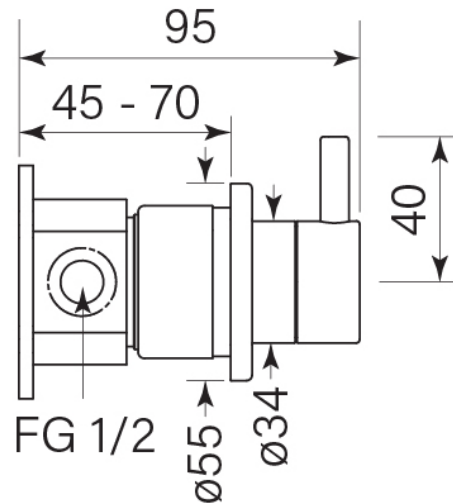

PRODUCT SPECIFICATION

30736

PEGASI DIVERTER SWITCH

FEATURES

- Stand alone diverter switch for bath or shower
- Works with standard wall mixer
- Quarter turn ceramic valve
- Simple, light operation
- Cover plate size $\text{Ø}55\text{mm}$
- Supplied as RIK and FKit
- Includes Logikit™ body
- Suits wall noggin depth 45 – 70