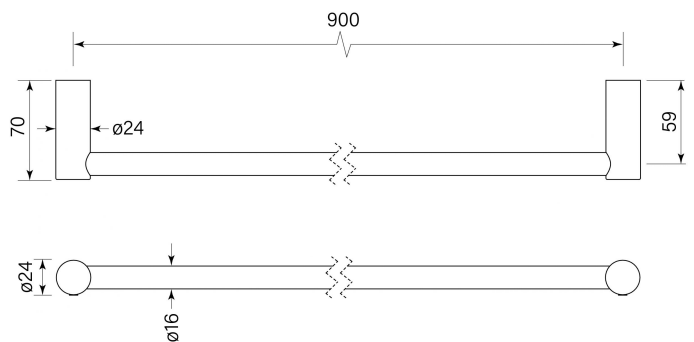

PRODUCT SPECIFICATION

30970

PEGASI NF TOWEL RAIL SINGLE 900

FEATURES

- Robust solid brass mount
- 900 mm centres
- Can be cut to custom length
- Minimalist NF recessed mount

BATHROOM COLLECTIVE

Phone Number: (02) 9011-5711