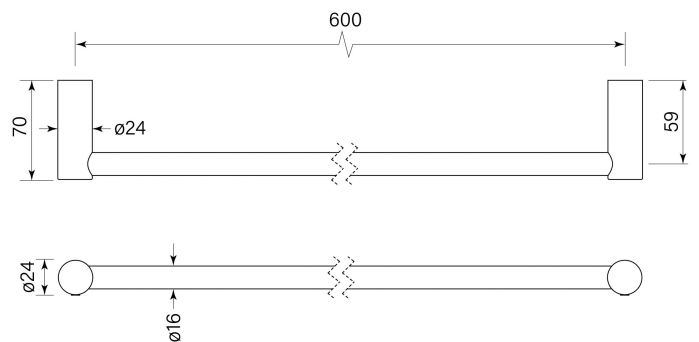

PRODUCT SPECIFICATION

30971

PEGASI NF TOWEL RAIL SINGLE 600

FEATURES

- Robust solid brass mount
- 600 mm centres
- Can be cut to custom length
- Minimalist NF recessed mount

BATHROOM COLLECTIVE

Phone Number: (02) 9011-5711