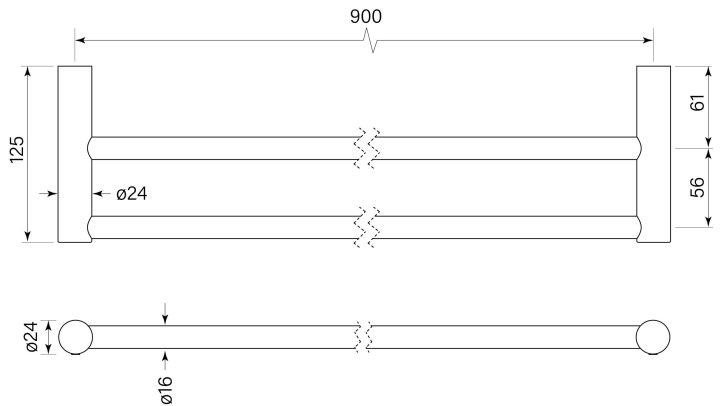

PRODUCT SPECIFICATION

30972

PEGASI NF TOWEL RAIL DOUBLE 900

FEATURES

- Robust solid brass mount
- 900 mm centres
- Can be cut to custom length
- Minimalist NF recessed mount

BATHROOM COLLECTIVE

Phone Number: (02) 9011-5711