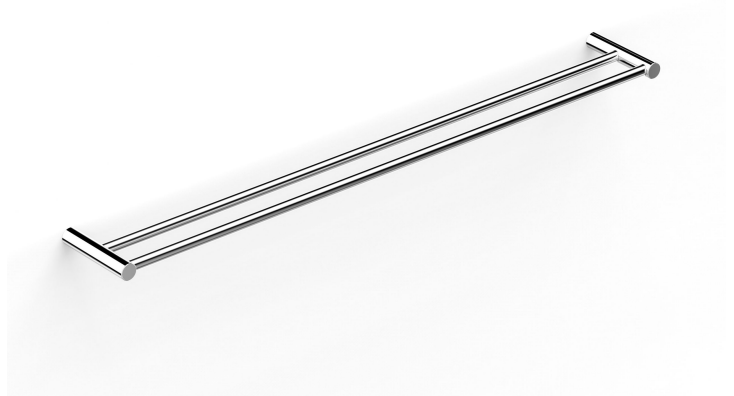

PRODUCT SPECIFICATION

30972

PEGASI NF TOWEL RAIL DOUBLE 900

FEATURES

- Robust solid brass mount
- 900 mm centres
- Can be cut to custom length
- Minimalist NF recessed mount

BATHROOM COLLECTIVE

Phone Number: (02) 9011-5711